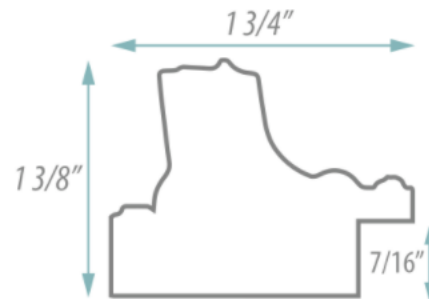

SPECIFICATION SHEET

FRAMED MIRROR

MODEL#: FM 76289-24X30

FRAMED MIRRORS COLLECTION

FEATURES:

- ONE 24X30" HIGH RESOLUTION SILVER PLATE GLASS MIRROR SIZE W/ DECORATIVE FRAME.
- "WALL HUGGER" HANGER FOR MOUNTING INCLUDED.
- STANDARD MOUNTING STYLE IS VERTICAL. FOR HORIZONTAL, PLEASE SPECIFY WHEN ORDERING.
- PACKED IN FOUR WALL (FOLDED DOUBLE WALL) CORRUGATION.
- STYLE: COLONIAL
- COLOR: SILVER
- FINISH: FOIL

MIRROR FINISHES:

- FLAT POLISHED EDGE
- BEVELED EDGE

OVERALL SIZE DIMENSION: 27 1/2" WIDE X 33 1/2" HIGH X 1 3/8" DEEP